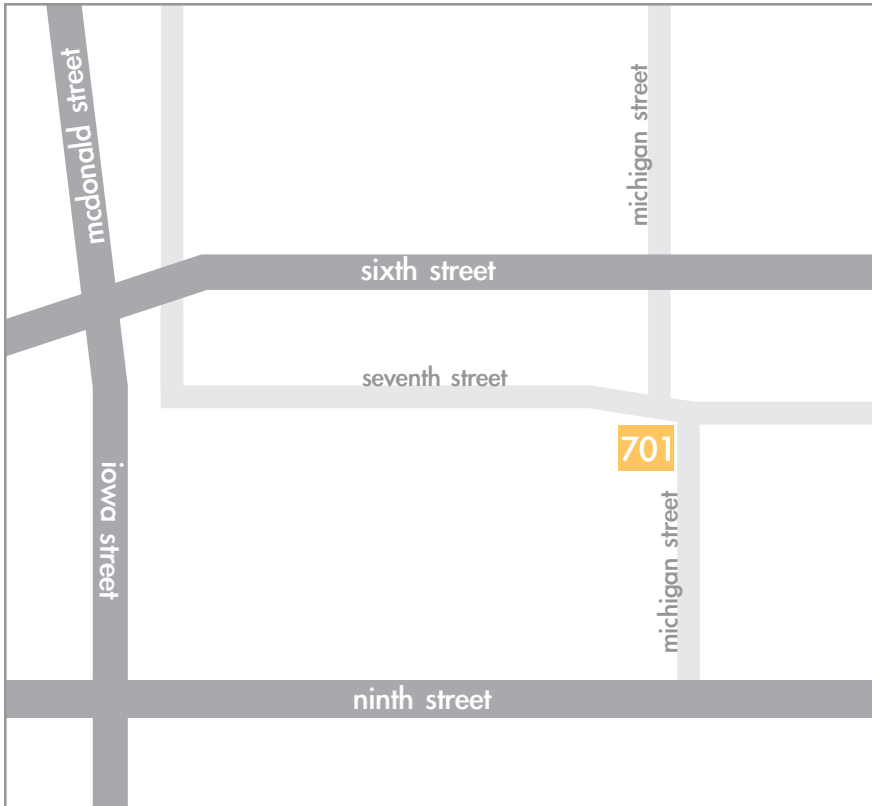

animal hospital

OF LAWRENCE

701 michigan street
lawrence, ks 66044

785.842.0609 p
785.842.1707 f

hours:

mon	7.30a - 5.30p
tues	7.30a - 5.30p
wed	7.30a - 6.30p
thurs	7.30a - 5.30p
fri	7.30a - 5.30p
sat	8.00a- 12.00p
sun	closed